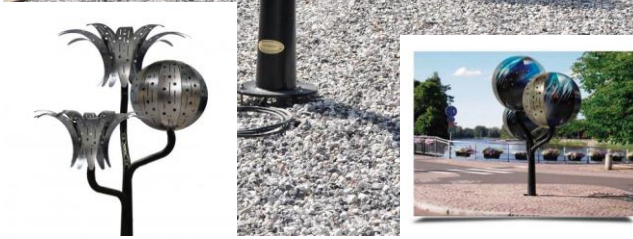

Ref:

SW-

TREE

SWAN THREE BALLS FLOWER TREE

SUSTAINABLE MODULAR LANDSCAPING

Green galvanized steel 8-10 mm, with plastic bag for substrate holding and irrigation with PLANTSAVA 25 L.

Ball diameter 78 cm. Sphere height 70 cm. Total height with support, 3.20 m. Substrate volume 270 l x 3

Swan Three Balls Flower Tree provides beauty and colour to the location they are placed on having an easy maintenance. Optimize water usage due to it has Mona Plant System capillary irrigation elements. It can be delivered only the structures without substrates and plants, or either finished elements decorated with plants. Swan also offers maintenance of decorated modules.

They can be decorated with steel in times without flower. INOX models.

THREE BALLS FLOWER TREE WITH PLANTSAVA

- Plant Modular Elements for Public and Private Spaces
- Landscaping of paved areas or soilless areas
- Creation of flower structures with shocking visual effect
- Geometrical Plant Sculptures
- Introduces Biodiversity in Urban Environment
- Water usage optimization with its Capillary Irrigation System
- Urban Environment Improving
- Personalized Designs